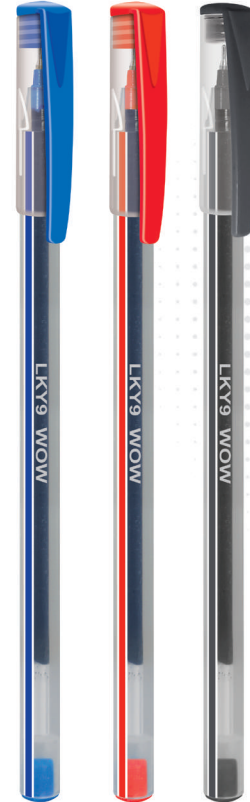

Xeno

DF BALL PEN

- Tip Size : 0.6mm / 0.7mm
1mm NSTC
- Writing Colour : **BLUE** **RED** **BLACK**
- Body Colour : Available
- Packing Details

5 UNITS
POUCH

200 UNITS
INNER CARTON

9600 UNITS
MASTER CARTON

Your Luck in
Your Hand...

WOW

DF BALL PEN

- Tip Size : 0.6mm / 0.7mm
1mm NSTC
- Writing Colour : **BLUE** **RED** **BLACK**
- Body Colour : Available
- Packing Details

5 UNITS
POUCH

200 UNITS
INNER CARTON

9600 UNITS
MASTER CARTON

Your Luck in
Your Hand...

SOFTOUCH

DF BALL PEN

- Tip Size : 0.6mm / 0.7mm
1mm NSTC
- Writing Colour : **BLUE** **RED** **BLACK**
- Body Colour : Available

■ Packing Details

20 UNITS
BOX

400 UNITS
INNER CARTON

MASTER CARTON
AS PER REQUIREMENT