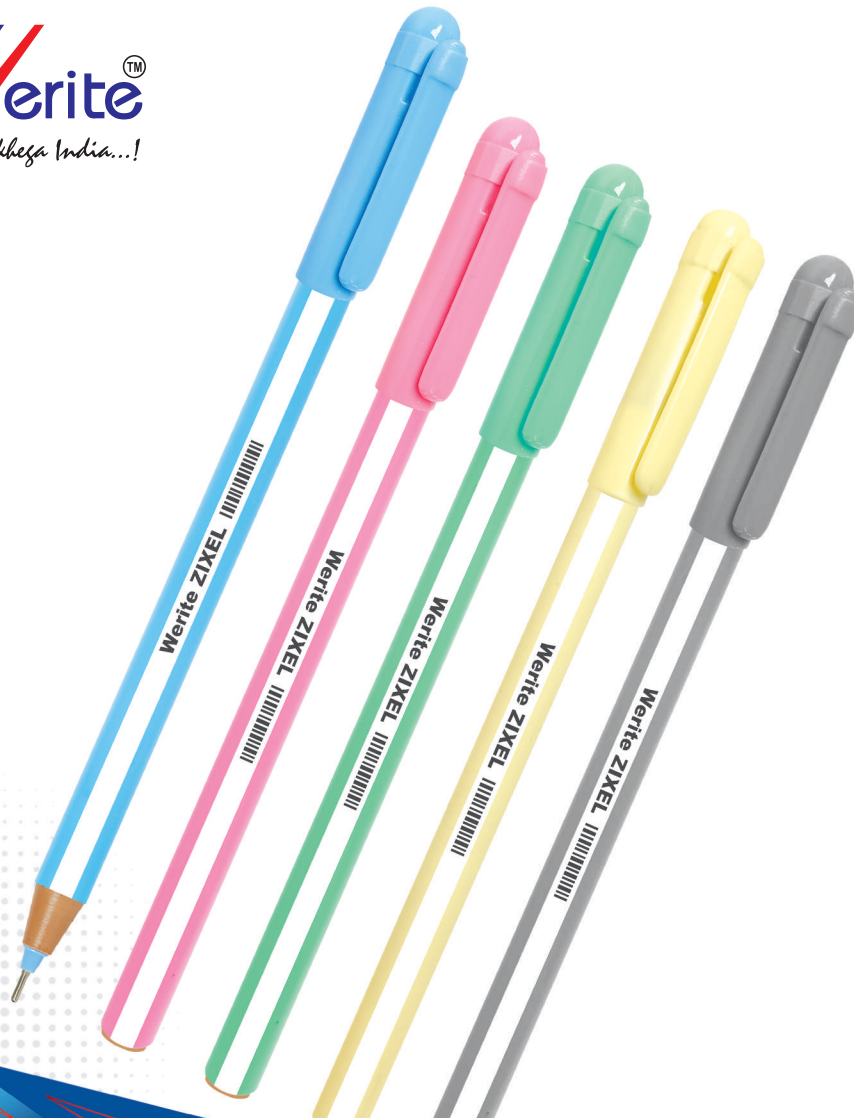

20 UNITS
BOX

400 UNITS
INNER CARTON

7200 UNITS
INNER CARTON

OZ

BALL PEN

- Tip Size : 0.6mm / 0.7mm
1mm NSTC
- Writing Colour : **BLUE** **RED** **BLACK**
- Body Colour : Available

■ Packing Details

ZIXEL