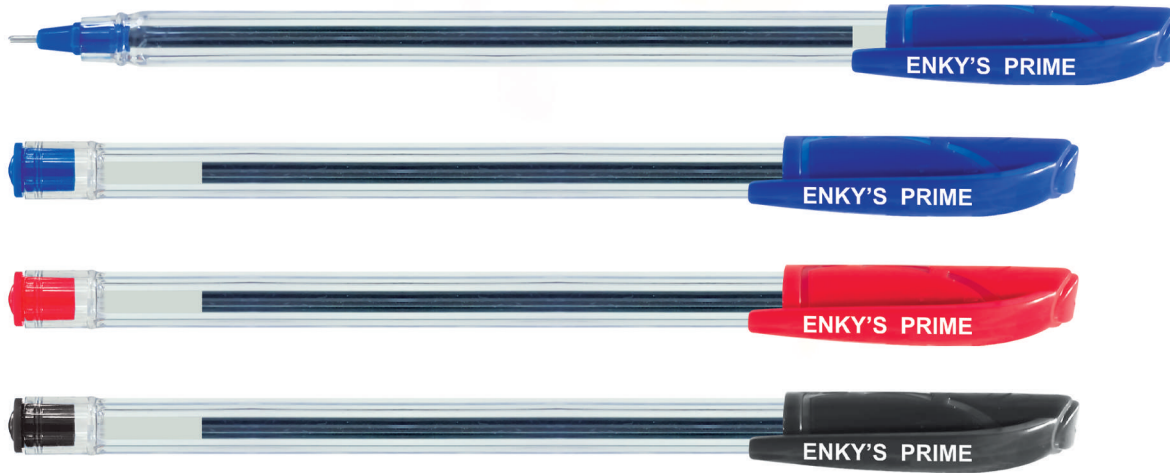

ENKY'S®

Your Perfect Writing Partner...

PRIME

BALL PEN