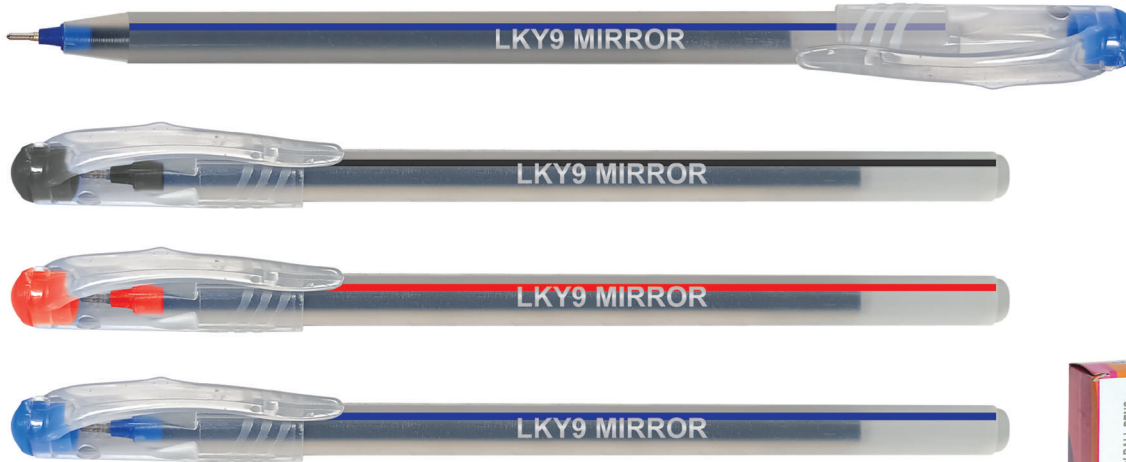

9600 UNITS
MASTER CARTON

Your Luck in
Your Hand...

MIRROR

DF BALL PEN

- Tip Size : 0.6mm / 0.7mm
1mm NSTC
- Writing Colour : **BLUE** **RED** **BLACK**
- Body Colour : Available

■ Packing Details

20 UNITS
BOX