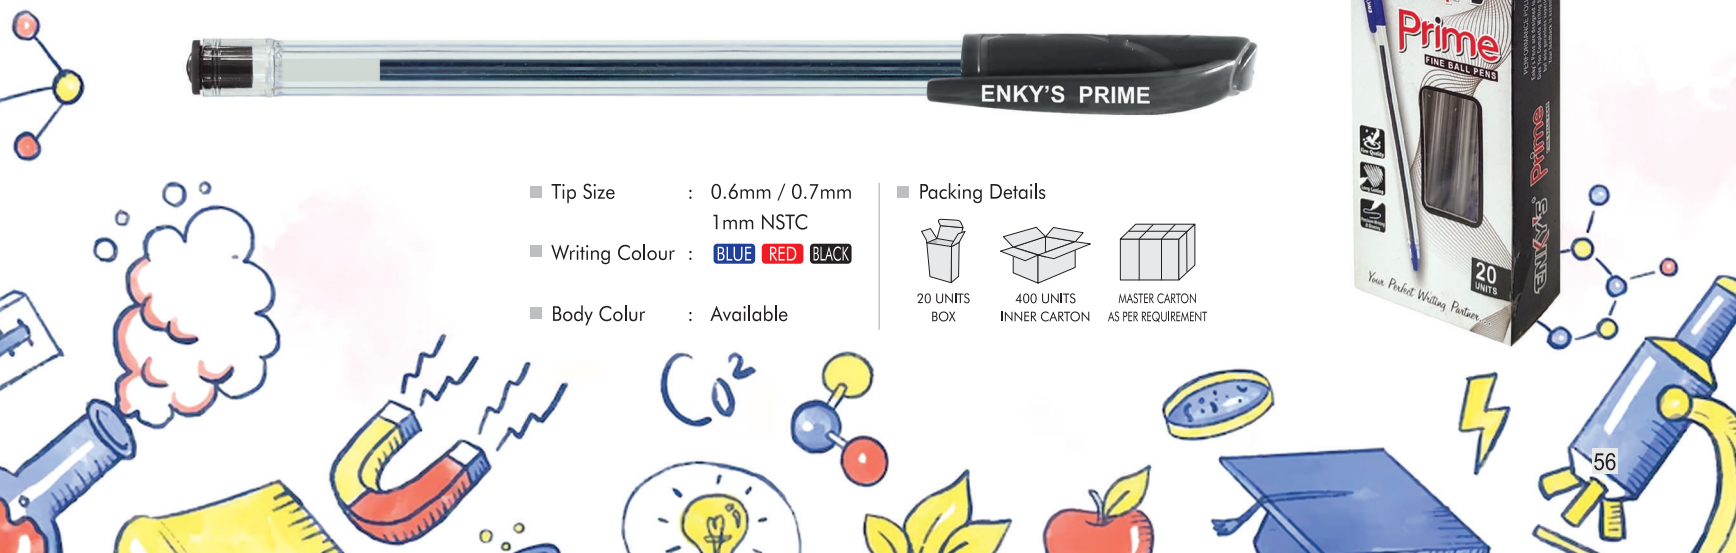

■ Packing Details

20 UNITS
BOX

400 UNITS
INNER CARTON

MASTER CARTON
AS PER REQUIREMENT