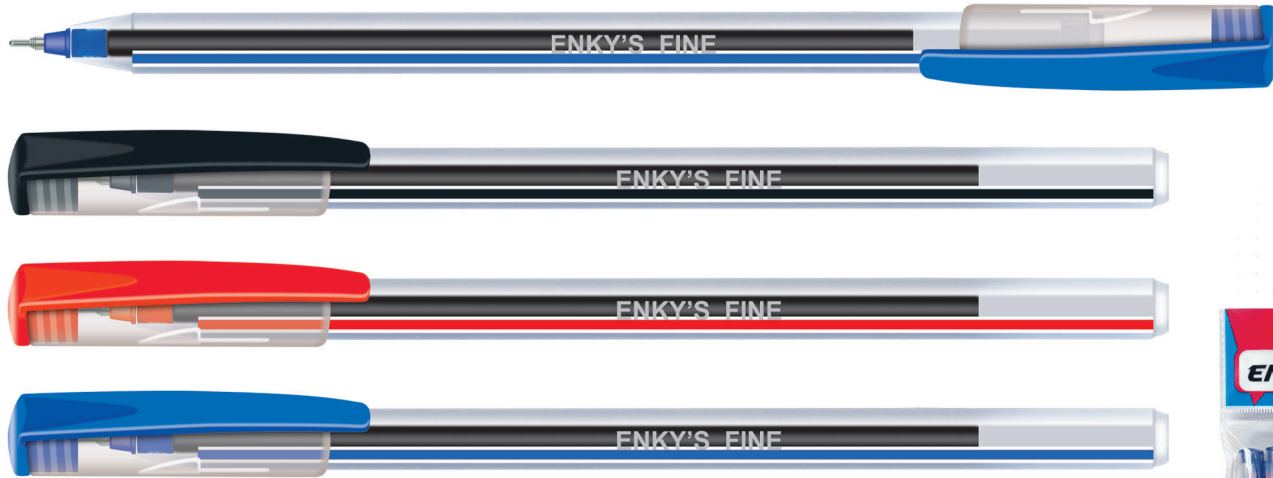

ENKY'S®

Your Perfect Writing Partner...

FINE

DF BALL PEN